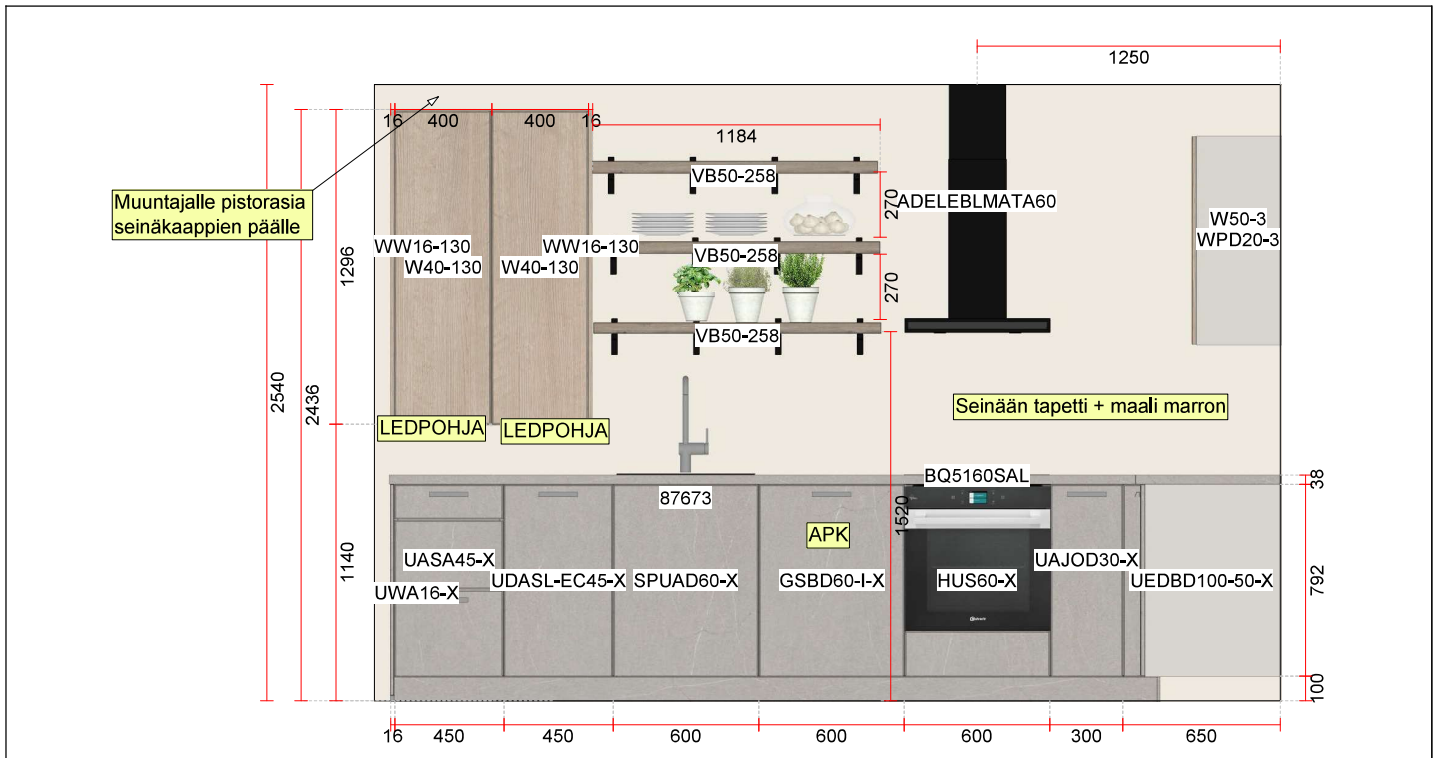

Sete Oy
Linnanrakentajantie 4
00880 Helsinki
Rek. Nro:

NOBLESSA-keittiöt
Noblessa-Keittiö
566 StoneArt

Asiakas: HERTTONIEMI DISPLAY
Osoite:
Puh:
Fax:
Viitteemme: Eva Paukeri

HUOM: Piirustus ja värit ovat ainoastaan suuntaa-antavia.