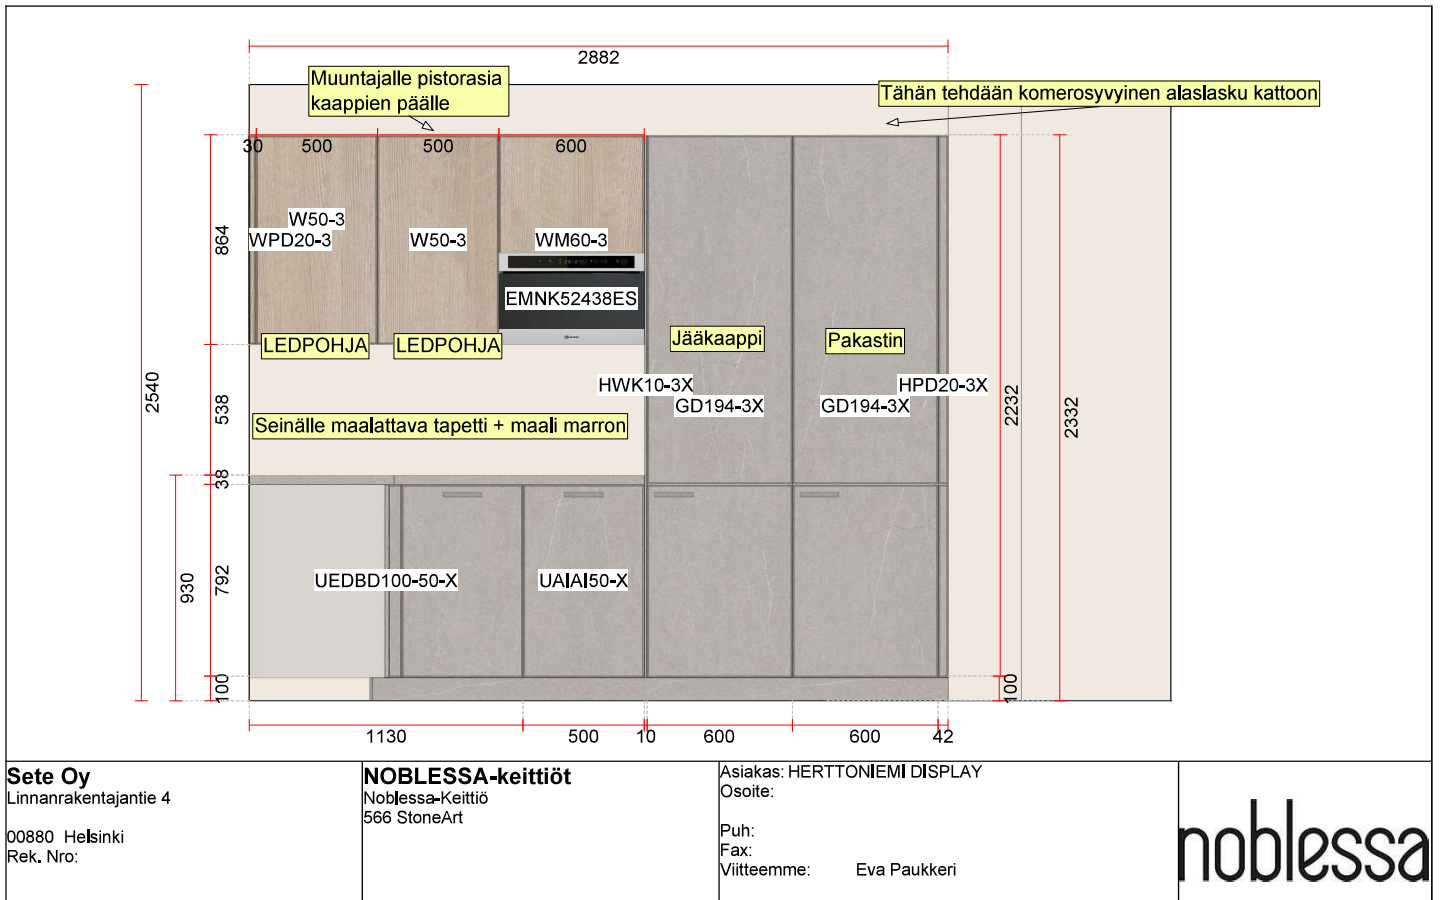

**HUOM:** Piirustus ja värit ovat ainoastaan suuntaa-antavia.

The rendering shows a kitchen window area with the following dimensions and components:

- Overall width: 2600 mm
- Overall height: 2540 mm
- Window height: 2000 mm
- Window width: 1400 mm
- Bottom section height: 400 mm
- Right side section width: 482 mm

Product labels and components shown:

- UWR16-X (Bottom center cabinet)
- UWGR96-42 (Window unit)
- LEDPOHJA (LED base)
- UASA45-X and UWA16-X (Right side cabinet)
- WW16-130 and W40-130 (Right side cabinet)